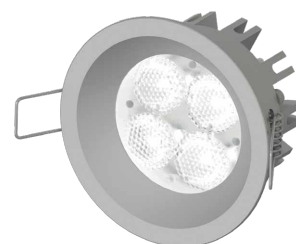

# FOUR HOLE L24.

Polished, decorated aluminium recessed light with powerful LEDs suitable for decorative lighting of residential and retail environments. Choice of secondary recessed optics. Can be flush fitted indoors. Flush-mounted with springs.

Power LED CRI>80

Power: 4W@350mA – 8W@500mA

Lumen: 540Lm@350mA – 864Lm@500mA

350mA - 500mA constant current power supply

Series connection, 50 cm cable

Constant current power supplies page 232-233

Dimming Accessories page 249